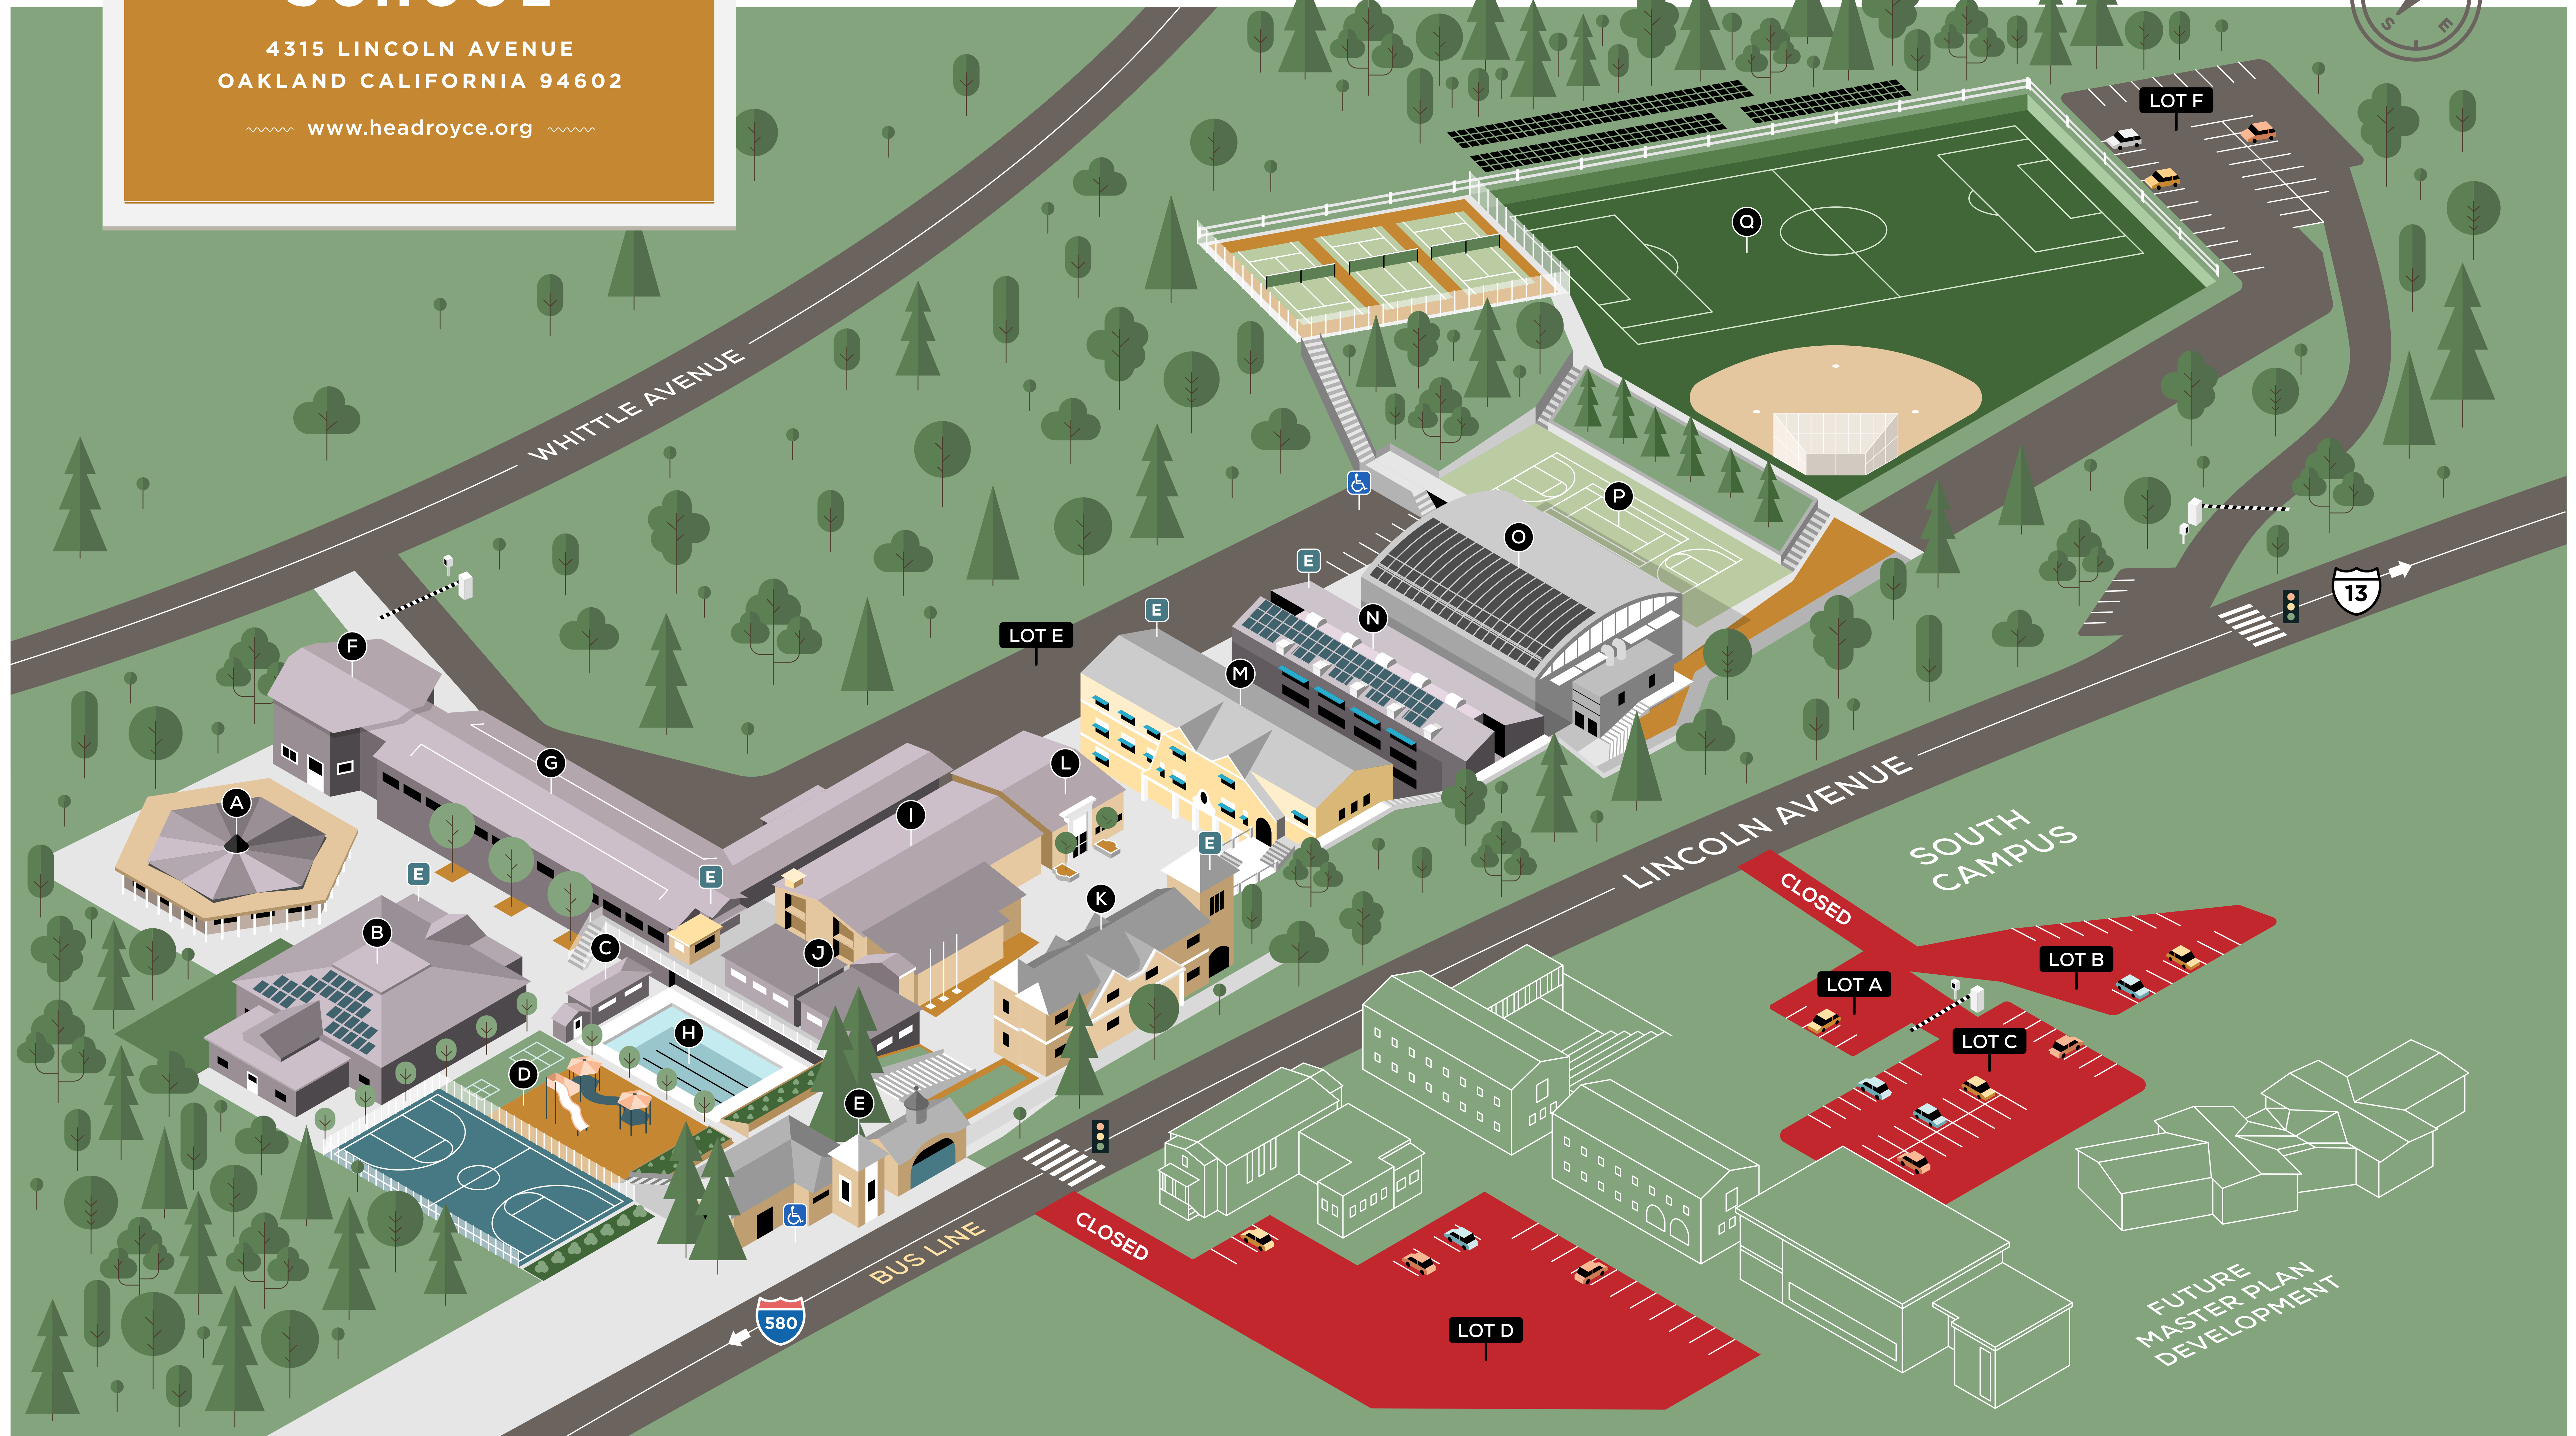

# HEAD-ROYCE SCHOOL

4315 LINCOLN AVENUE  
OAKLAND CALIFORNIA 94602

www.headroyce.org

SINCE 1883

- A** LOWER SCHOOL BUILDING | Grades K-1  
Nurses Office
- B** LOWER SCHOOL BUILDING | Grades 2-5  
Lower School Library
- C** LOWER SCHOOL & ASP OFFICES
- D** "BIG TOY" PLAYGROUND & GARDEN
- E** GATEHOUSE RECEPTION & MAIN ENTRANCE  
Business / Alumni and Advancement
- F** COMMUNITY ROOM
- G** MIDDLE SCHOOL BUILDING  
Admissions Office  
Middle School Office  
Middle School Rooms 101-107  
Middle School Rooms 201-210

- P** OUTDOOR SPORTS COURTS
- Q** ATHLETIC FIELD & TENNIS COURTS
- ACCESSIBLE PARKING
- E** ELEVATOR

*Nestled in a wooded canyon in the Oakmore neighborhood, our campus features 22 acres of flexible learning space for three distinct divisions.*